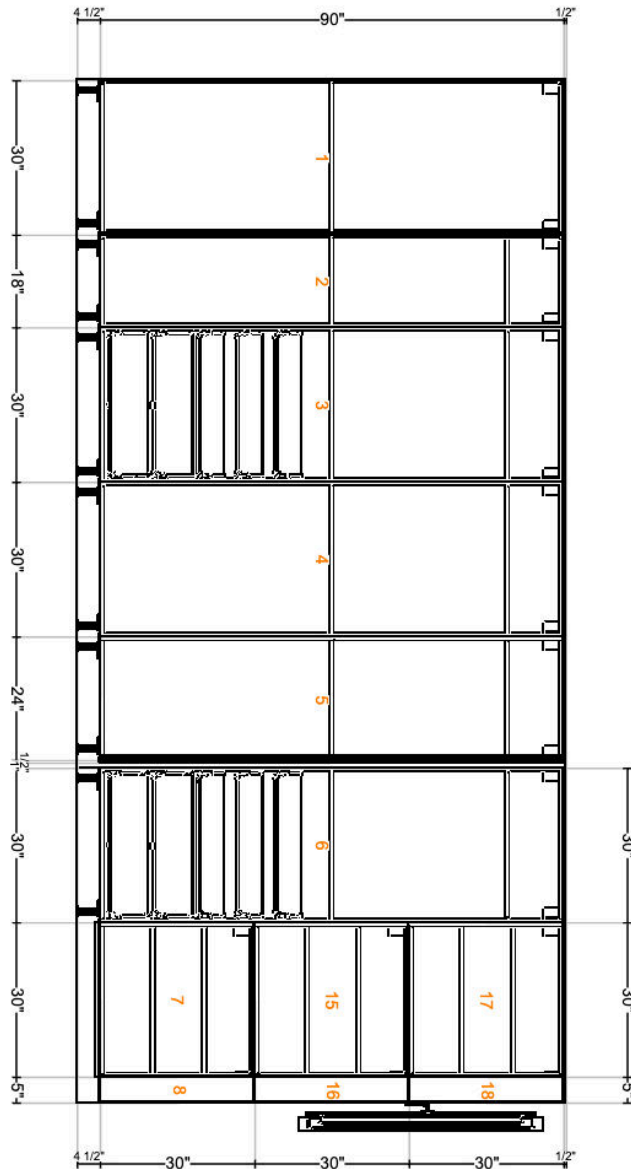

Interior front view

All measurements are in in.

Important IKEA cannot accept any liability for the accuracy of measurements or furniture layout. Prices in this program are for products you collect from IKEA, take home and assemble yourself. All requested delivery, assembly and installation services are charged separately and not included in the price. Although we do try to ensure that the information in this program is correct, we apologise for any product alterations that may occur.

Design name **v4 Goli Master Sektion with Glass Doors**
Design ID **930963A3-7A74-484E-B34B-46D6D09906C4**
Printed **10/2/2024**
Design valid for **United States**