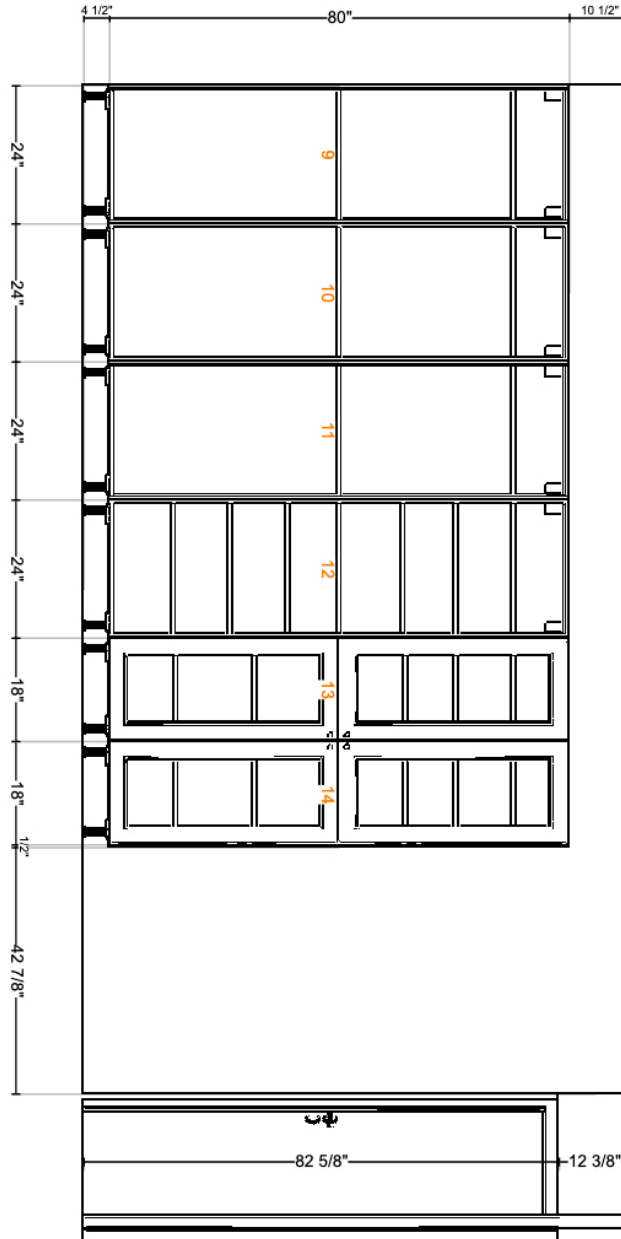

Front view

All measurements are in in.

Important IKEA cannot accept any liability for the accuracy of measurements or furniture layout. Prices in this program are for products you collect from IKEA, take home and assemble yourself. All requested delivery, assembly and installation services are charged separately and not included in the price. Although we do try to ensure that the information in this program is correct, we apologise for any product alterations that may occur.

Design name **v4 Goli Master Sektion with Glass Doors**
Design ID **930963A3-7A74-484E-B34B-46D6D09906C4**
Printed **10/2/2024**
Design valid for **United States**