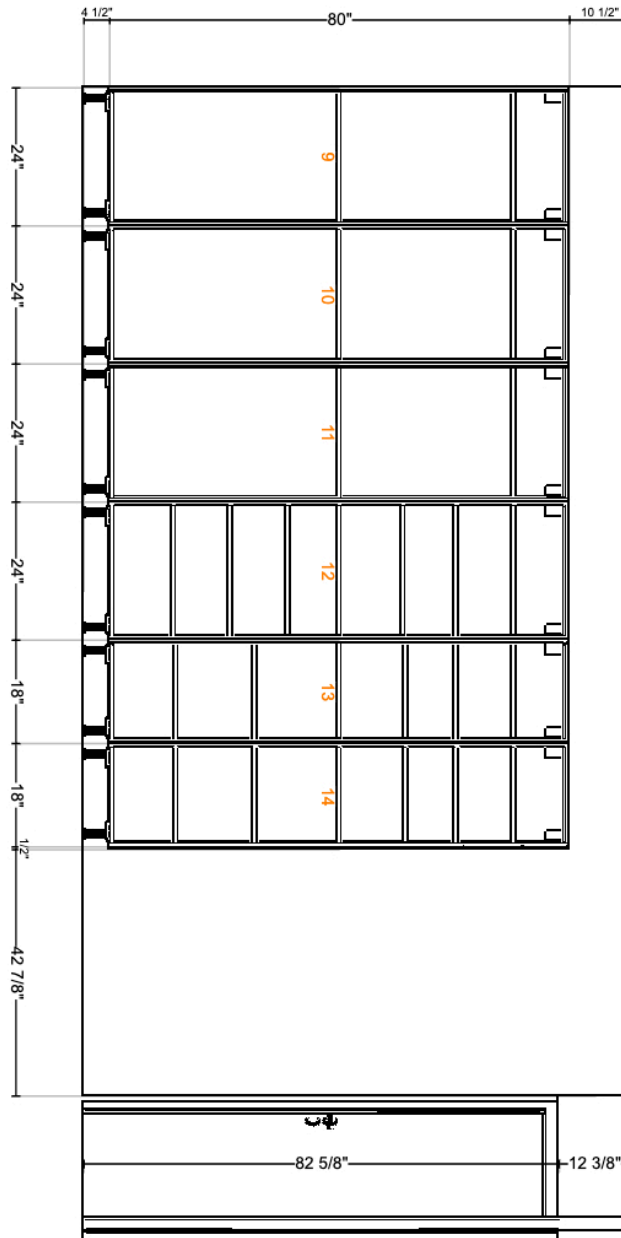

Interior front view

All measurements are in in.

Important IKEA cannot accept any liability for the accuracy of measurements or furniture layout. Prices in this program are for products you collect from IKEA, take home and assemble yourself. All requested delivery, assembly and installation services are charged separately and not included in the price. Although we do try to ensure that the information in this program is correct, we apologise for any product alterations that may occur.

Design name **v4 Goli Master Sektion with Glass Doors**
Design ID **930963A3-7A74-484E-B34B-46D6D09906C4**
Printed **10/2/2024**
Design valid for **United States**