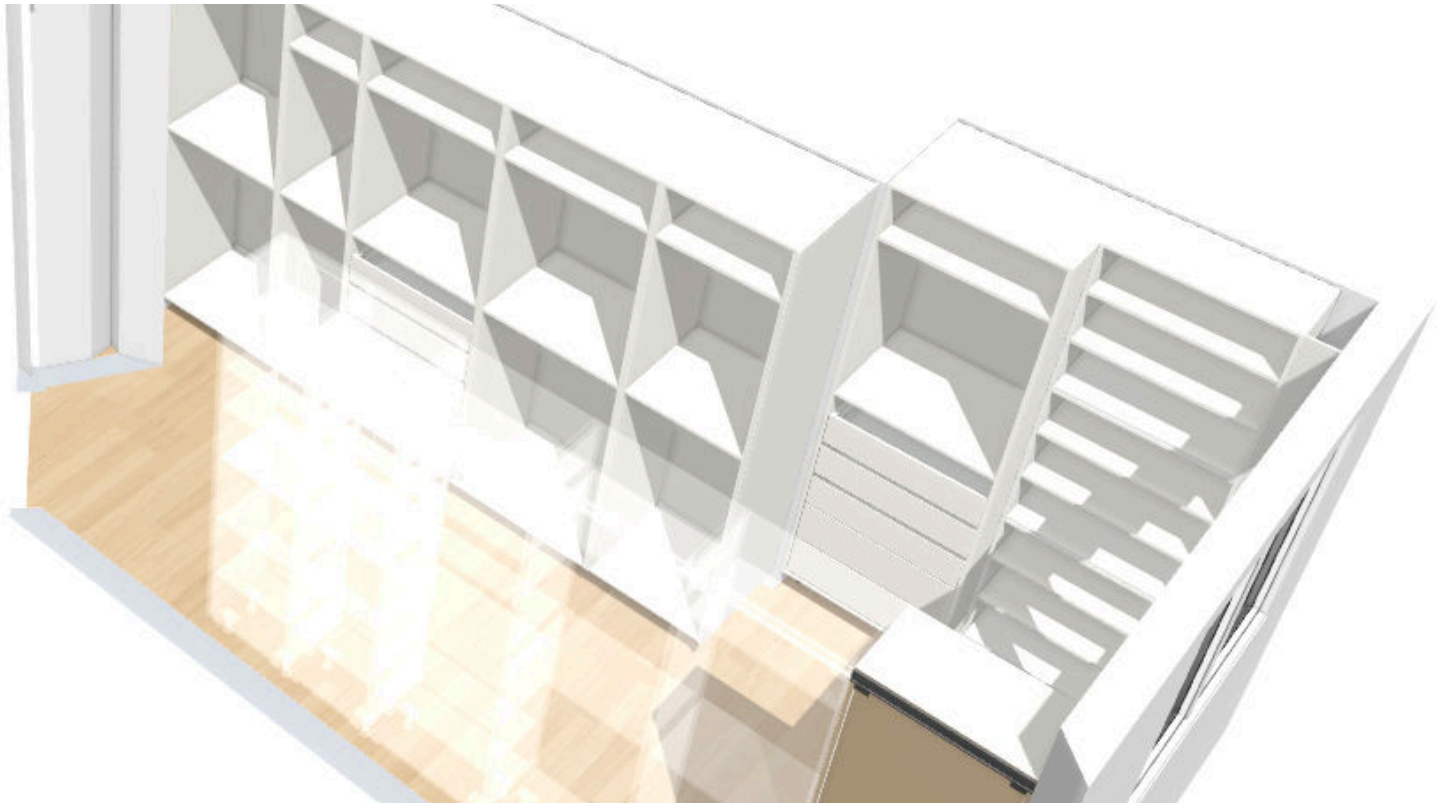

v4 Goli Master Sektion with Gl...Doors

Design ID **930963A3-7A74-484E-B34B-46D6D09906C4**

Printed **10/2/2024**

Design valid for **United States**

Are you interested in any IKEA services?

- Measuring
- In-store picking
- Assembly
- In-store planning
- Kitchen installation
- Delivery _____