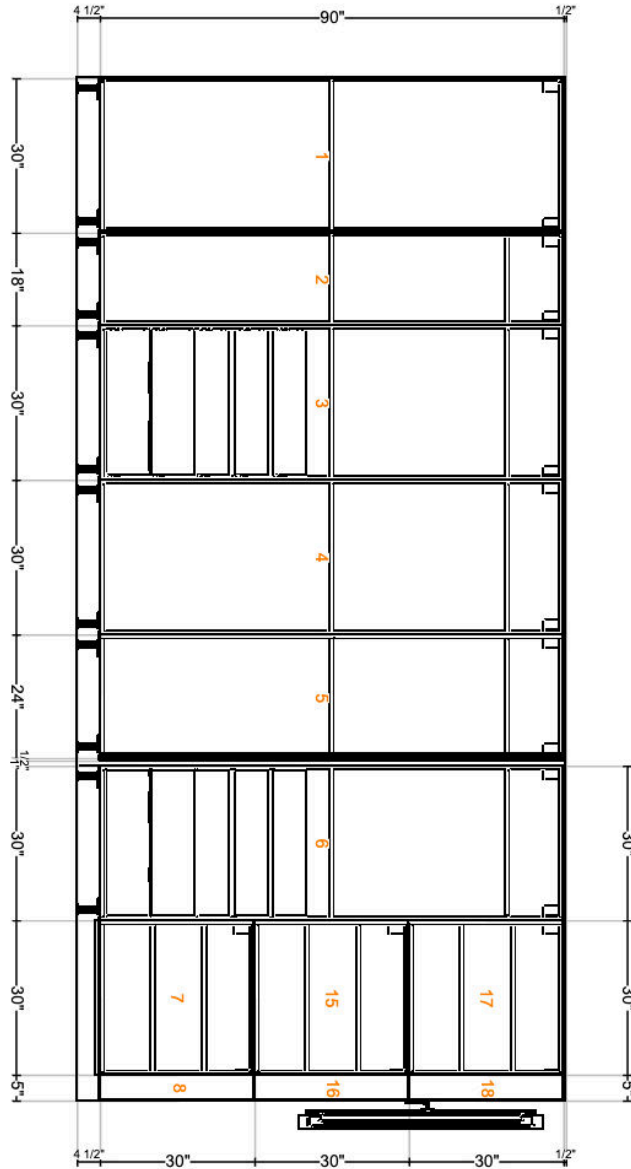

Front view

All measurements are in in.

Important IKEA cannot accept any liability for the accuracy of measurements or furniture layout. Prices in this program are for products you collect from IKEA, take home and assemble yourself. All requested delivery, assembly and installation services are charged separately and not included in the price. Although we do try to ensure that the information in this program is correct, we apologise for any product alterations that may occur.

Design name **v4 Goli Master Sektion with Glass Doors**
Design ID **930963A3-7A74-484E-B34B-46D6D09906C4**
Printed **10/2/2024**
Design valid for **United States**