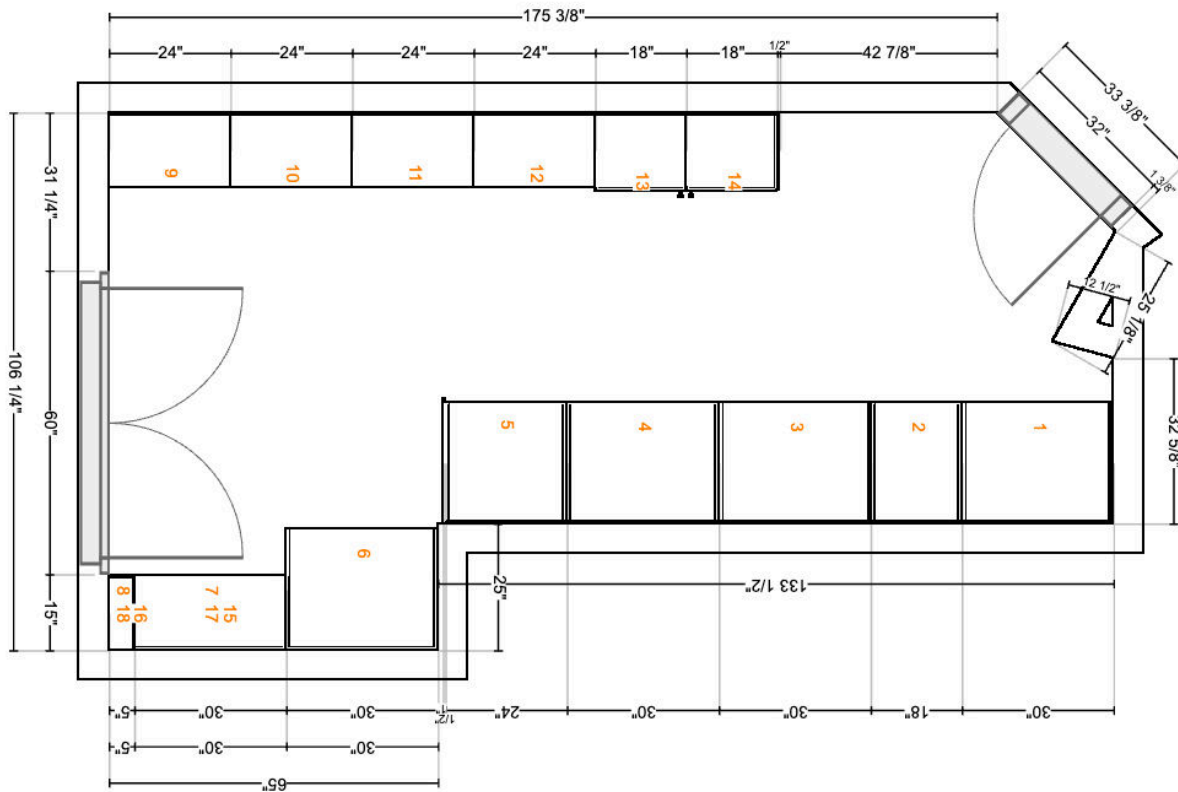

Top view

All measurements are in in.

Important IKEA cannot accept any liability for the accuracy of measurements or furniture layout. Prices in this program are for products you collect from IKEA, take home and assemble yourself. All requested delivery, assembly and installation services are charged separately and not included in the price. Although we do try to ensure that the information in this program is correct, we apologise for any product alterations that may occur.

Design name **v4 Goli Master Sektion with Glass Doors**
Design ID **930963A3-7A74-484E-B34B-46D6D09906C4**
Printed **10/2/2024**
Design valid for **United States**